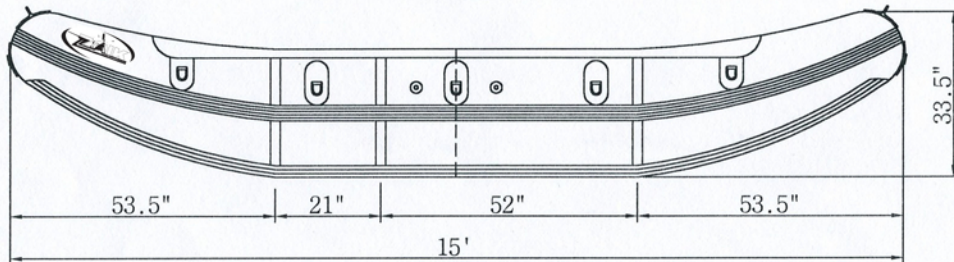

ZOIK 15' SD

TOP VIEW

BOTTOM VIEW

SIDE VIEW

FRONT VIEW