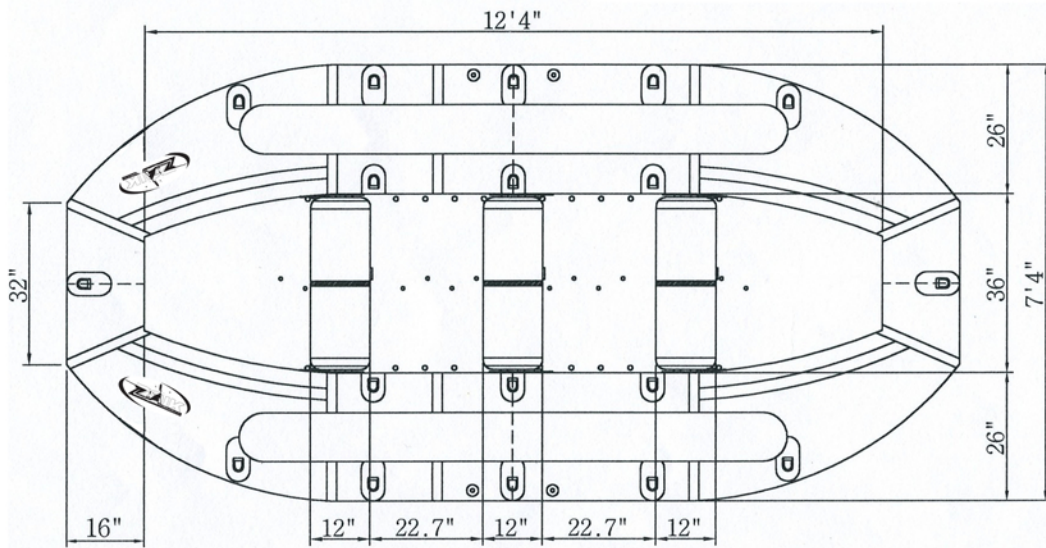

ZOIK 15' SD

TOP VIEW

BOTTOM VIEW

SIDE VIEW

FRONT VIEW